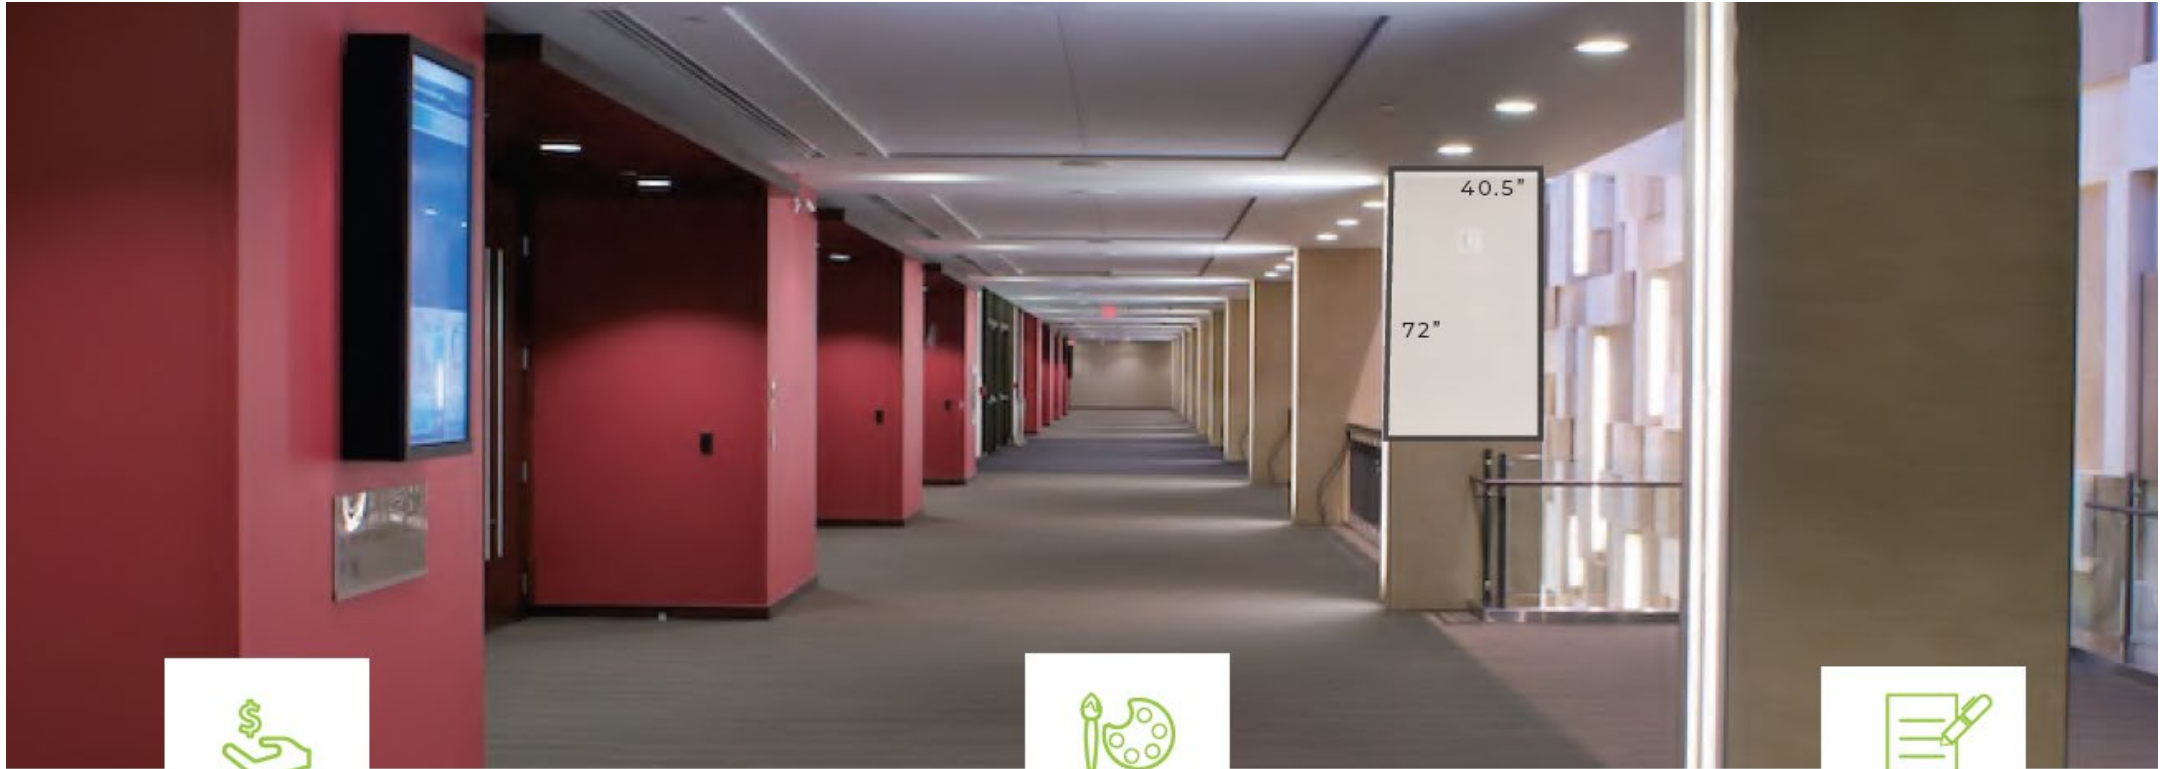

Both sides of column **\$2400 CAD**
Single side of column **\$1400 CAD**

INSTALLATION AND DESIGN:

Maximum Size: 40.5" x 108"
Must not block any Fire & Electrical devices at any time.
Cutouts may be required in select locations.

NOTES:

11 Locations Available

TILED PILLARS - MEZZANINE LEVEL

OPPORTUNITY PRICING:

Both sides of column **\$1400 – 2500 CAD**
Single side of column **\$900 - 1500 CAD**

INSTALLATION AND DESIGN:

Various sizes:
40.625"W x 52"H
40.625"W x 72"H
40.625"H x 115"H