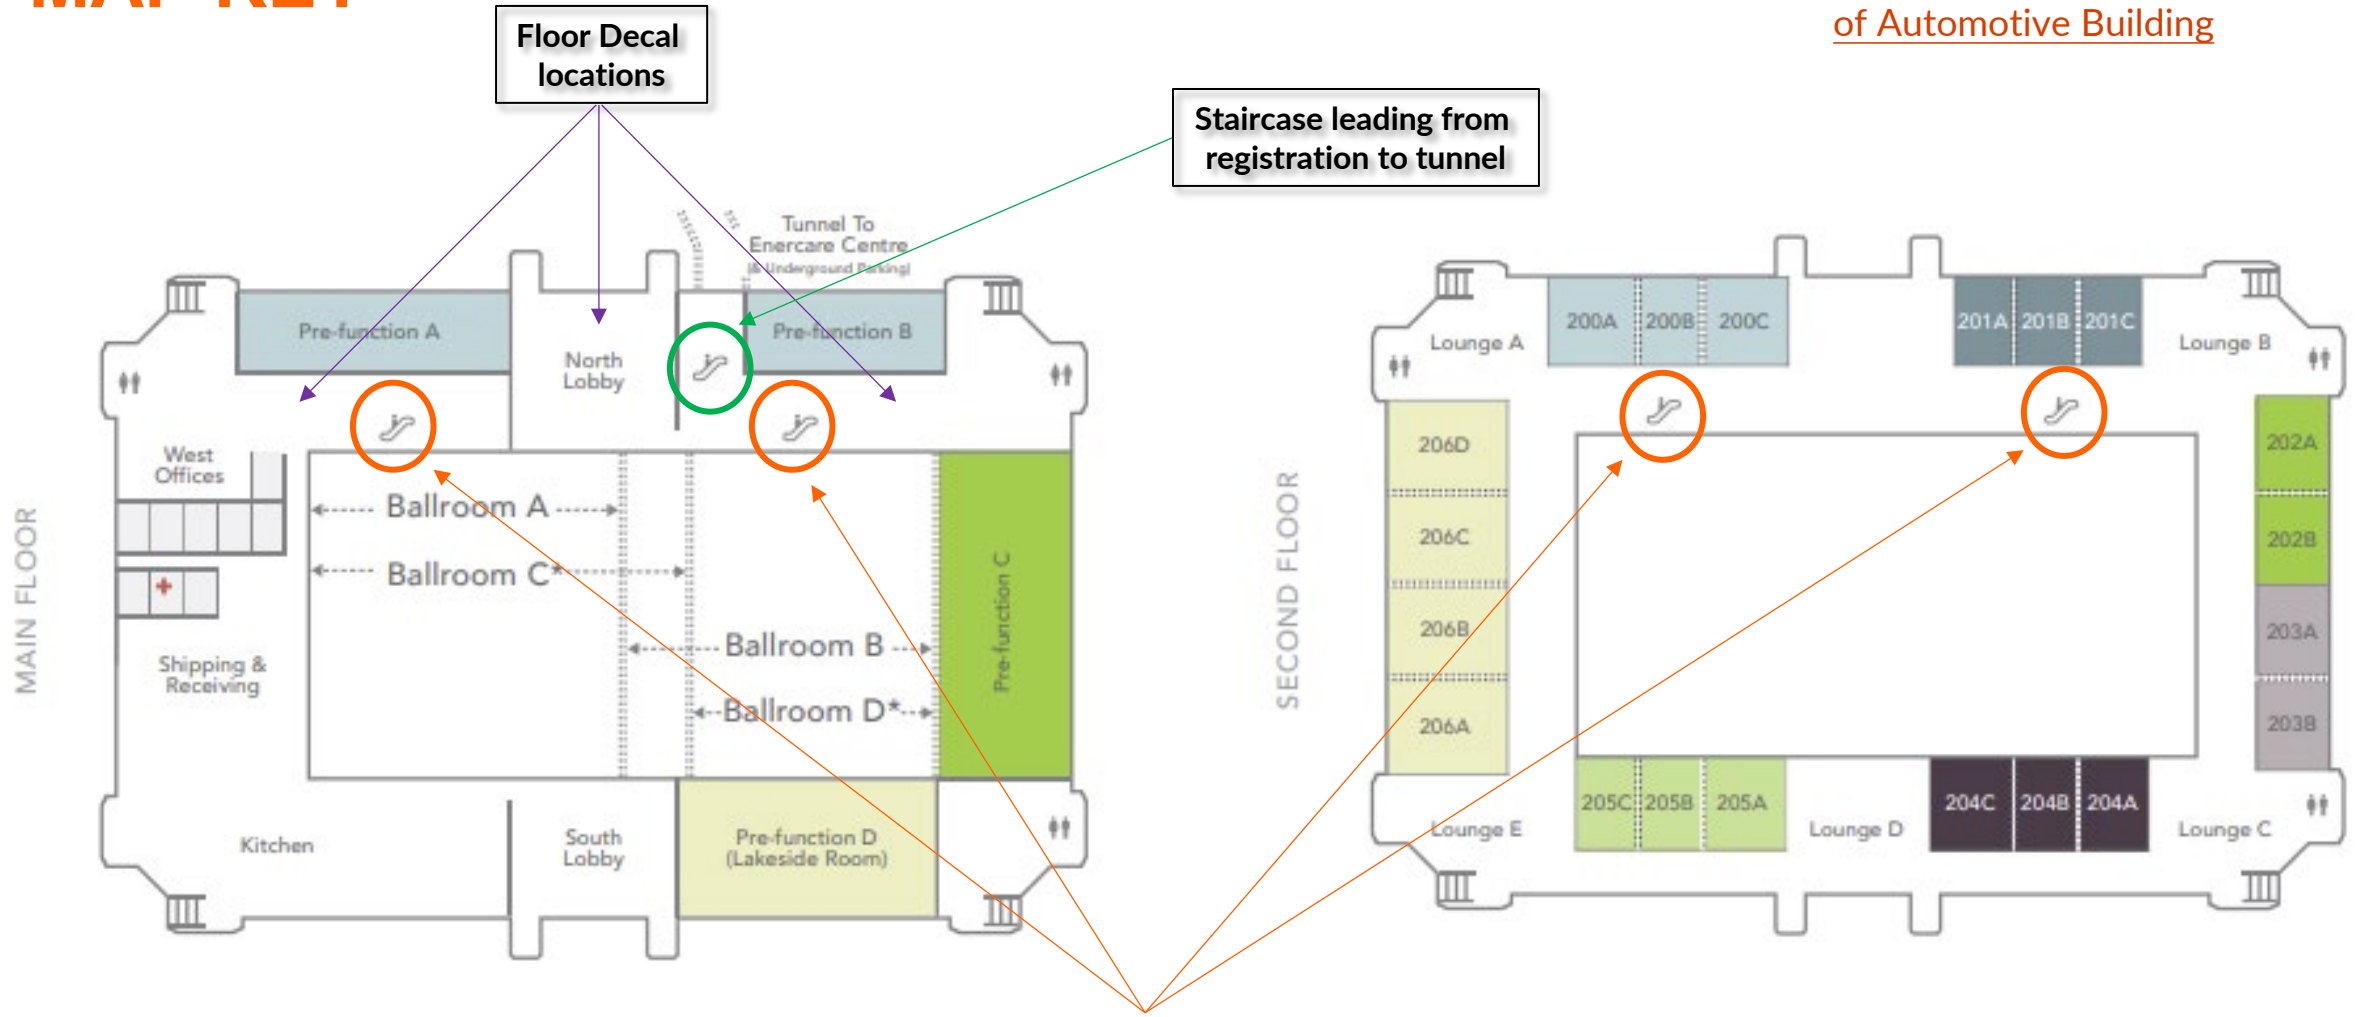

On-site Branding at Automotive Building

GBTA Canada Conference 2025

MAP KEY

[Click here for interactive map of Automotive Building](#)

Floor Decal locations

Staircase leading from registration to tunnel

East & West Escalators from Main Floor to Second Floor
2 escalators total

MAP KEY

[Click here for interactive map of Automotive Building](#)

PRODUCTION INFORMATION

- High resolution, print ready graphics are due from the Sponsor to GBTA no later than Monday, March 17, 2025.
- Proofs will be provided to the Sponsor and must be approved no later than Tuesday, April 1, 2025.
- A 25% late fee will be charged to the Sponsor for any graphics submitted or approved after these dates.

Approximate size: 31' x 22"

NOTES:

2 Escalators Available:
East Escalator to Second Floor
West Escalator to Second Floor

GBTA Canada
Conference
2025

Toronto
April 28-30

TILED PILLARS - MAIN LEVEL

OPPORTUNITY PRICING:

Pricing starts at **\$500 CAD** for 24" x 24"

INSTALLATION AND DESIGN:

Maximum Size: 60" x 60"

NOTES:

3 Locations Available:
Entrance Vestibule Terrazo Floor
Main Level Lobby Tiled Floor
Pre Function A & B Tiled Floor