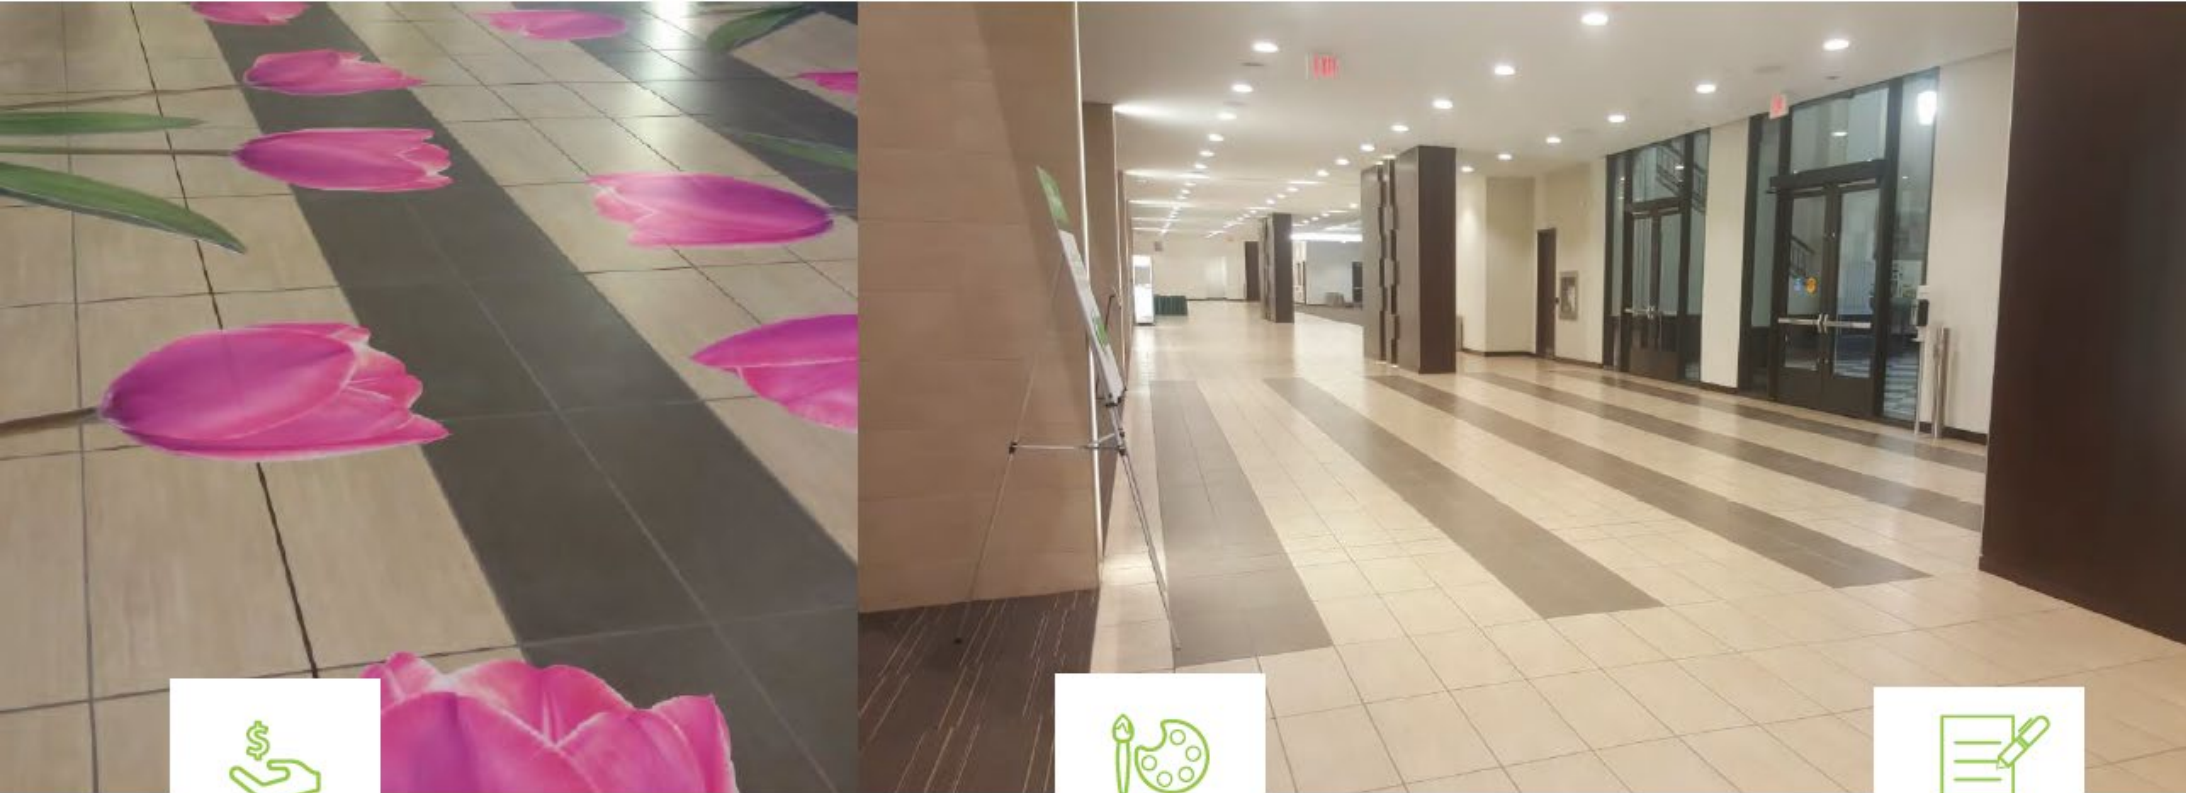

FLOOR DECALS

OPPORTUNITY PRICING:

Pricing starts at **$500 CAD** for 24" x 24"

INSTALLATION AND DESIGN:

Maximum Size: 60" x 60"

NOTES:

3 Locations Available:
Entrance Vestibule Terrazo Floor
Main Level Lobby Tiled Floor
Pre Function A & B Tiled Floor