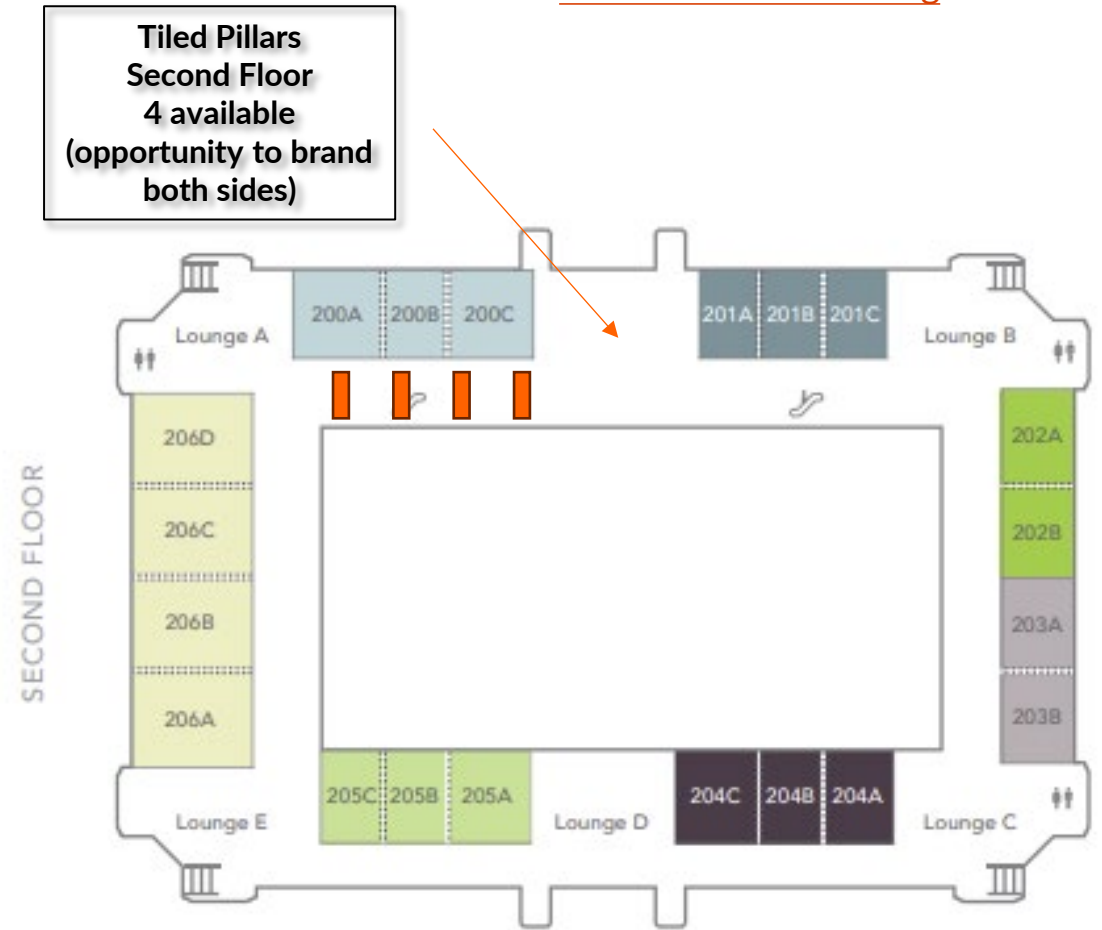

On-site Branding at Automotive Building

GBTA Canada Conference 2025

MAP KEY

[Click here for interactive map of Automotive Building](#)

Floor Decal locations

Staircase leading from registration to tunnel

East & West Escalators from Main Floor to Second Floor
2 escalators total

MAP KEY

[Click here for interactive map of Automotive Building](#)

PRODUCTION INFORMATION

- High resolution, print ready graphics are due from the Sponsor to GBTA no later than Monday, March 17, 2025.
- Proofs will be provided to the Sponsor and must be approved no later than Tuesday, April 1, 2025.
- A 25% late fee will be charged to the Sponsor for any graphics submitted or approved after these dates.

NOTES:

11 Locations Available

TILED PILLARS - MEZZANINE LEVEL

OPPORTUNITY PRICING:

Both sides of column **\$1400 – 2500 CAD**
Single side of column **\$900 - 1500 CAD**

INSTALLATION AND DESIGN:

Various sizes:
40.625"W x 52"H
40.625"W x 72"H
40.625"H x 115"H

Pricing starts at **\$500 CAD** for 24" x 24"

INSTALLATION AND DESIGN:

Maximum Size: 60" x 60"

NOTES:

3 Locations Available:
Entrance Vestibule Terrazo Floor
Main Level Lobby Tiled Floor
Pre Function A & B Tiled Floor