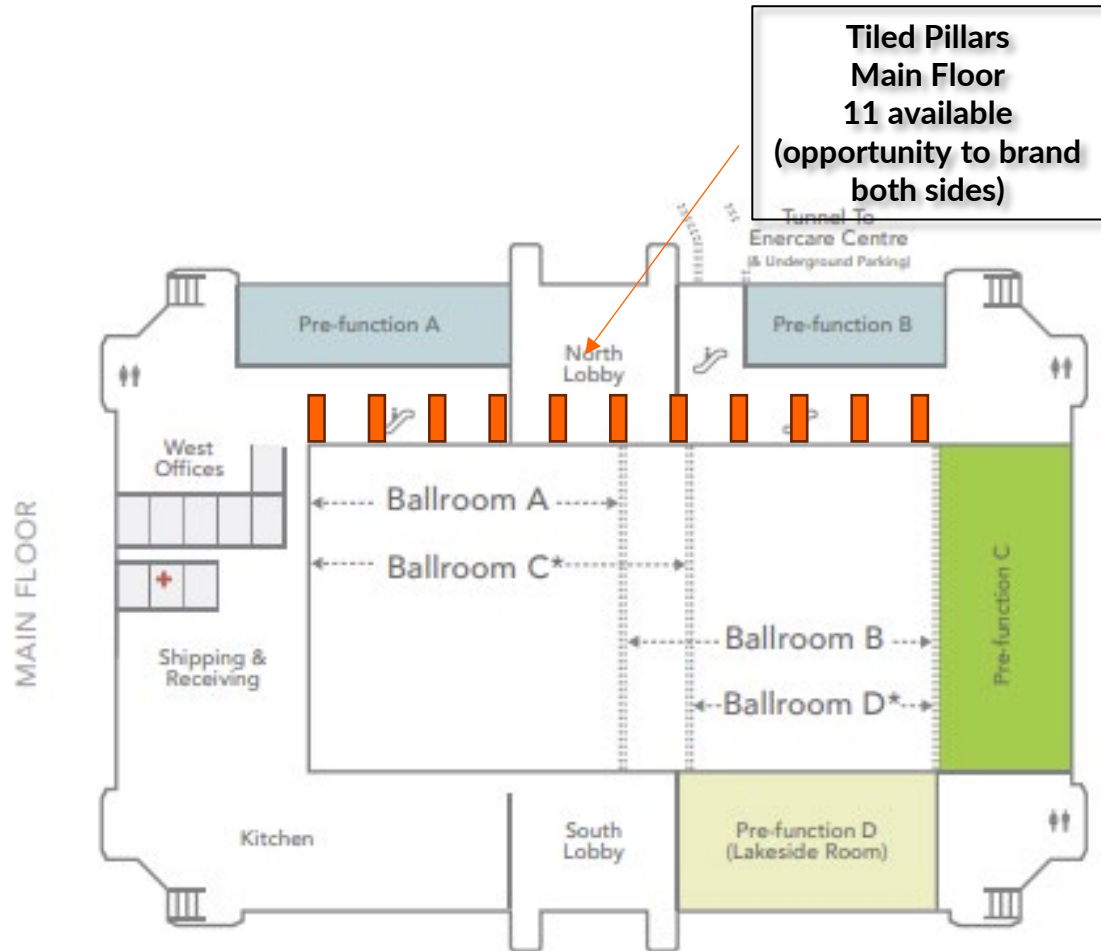

MAP KEY

[Click here for interactive map of Automotive Building](#)